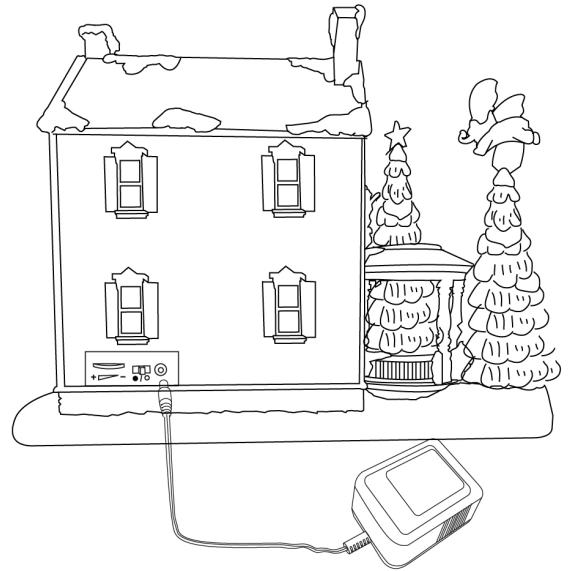

TROUBLESHOOTING:

If the product is not functioning, check for the following problems:

- The switch is in '○' position.
- The power source is disabled or the cord may be unplugged.
- The moving mechanism may be blocked by debris or an obstruction.

CAUTION:

- When not in use and being packed away, please unplug adapter from DC jack.
- The bulbs of this lighted item cannot be replaced.

WARNING:

- This is an electrical product! To avoid risk of fire, burns, personal injury, and electric shock, close supervision is necessary when the product is used by or near children.
- This is not a toy. For decorative indoor use only.
- Only adapters of same or equivalent type are recommended.
- This seasonal use product is not intended for permanent installation or use.
- Unplug the product when leaving the house, when retiring for the night, or if left unattended for an extended period.
- Do not restrict the movement of any revolving component to avoid damage.
- Do not use this product for other than its intended use.
- Do not use an extension cord unless the plug can be fully inserted.
- Do not alter or replace the plug.
- When not in use, store neatly in a cool, dry location protected from sunlight.
- Do not connect the chain to the supply while in packaging.
- For decoration purposes only.
- The light source is not intended for use in other applications.
- Read and follow all instructions that are on the product or provided with the product.

MADE IN CHINA