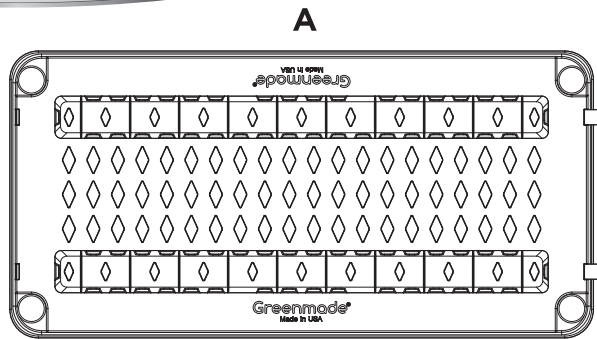

PROFESSIONAL GRADE.

GreenMade®

UTILITY RACK

BUILT TUFF TO LAST.

Certified
Model #676570

100% Recyclable

x 5

x 16

C x 8

D x 8

E x 2

INSTRUCTIONS / INSTRUCCIONES / INSTRUKTIONER / DES INSTRUCTIONS / LEIÐBEININGAR

Repeat/Repetir/Upprepa/Répéter/Endurtaka **5**

PROFESSIONAL GRADE.

GreenMade®

BUILT TUFF TO LAST.