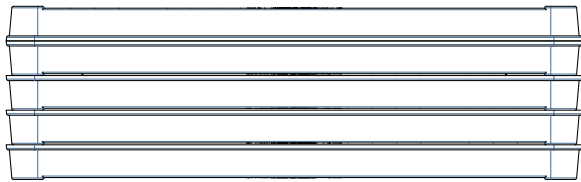

PROFESSIONAL GRADE.

GreenMade®

UTILITY RACK

BUILT TUFF TO LAST.

Certified
Model #676570

100% Recyclable

x 5

x 16

C x 8

D x 8

E x 2

INSTRUCTIONS / INSTRUCCIONES / INSTRUKTIONER / DES INSTRUCTIONS / LEIÐBEININGAR

Repeat/Repetir/Upprepa/Répéter/Endurtaka **5**

PROFESSIONAL GRADE.

GreenMade®

BUILT TUFF TO LAST.