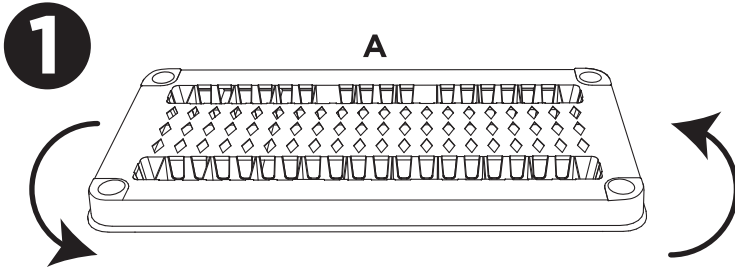

PROFESSIONAL GRADE.

GreenMade®

UTILITY RACK

BUILT TUFF TO LAST.

Certified
Model #676570

100% Recyclable

x 5

x 16

C x 8

D x 8

E x 2

INSTRUCTIONS / INSTRUCCIONES / INSTRUKTIONER / DES INSTRUCTIONS / LEIÐBEININGAR

Repeat/Repetir/Upprepa/Répéter/Endurtaka **5**

PROFESSIONAL GRADE.

GreenMade®

BUILT TUFF TO LAST.