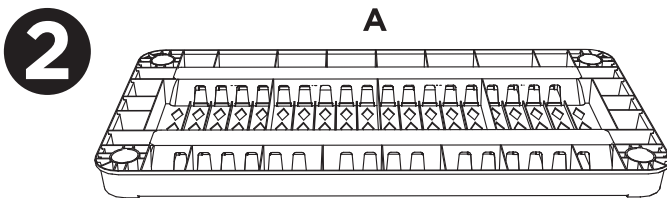

PROFESSIONAL GRADE.

GreenMade®

UTILITY RACK

BUILT TUFF TO LAST.

Certified
Model #676570

100% Recyclable

x 5

x 16

C x 8

D x 8

E x 2

INSTRUCTIONS / INSTRUCCIONES / INSTRUKTIONER / DES INSTRUCTIONS / LEIÐBEININGAR

Repeat/Repetir/Upprepa/Répéter/Endurtaka **5**

PROFESSIONAL GRADE.

GreenMade®

BUILT TUFF TO LAST.