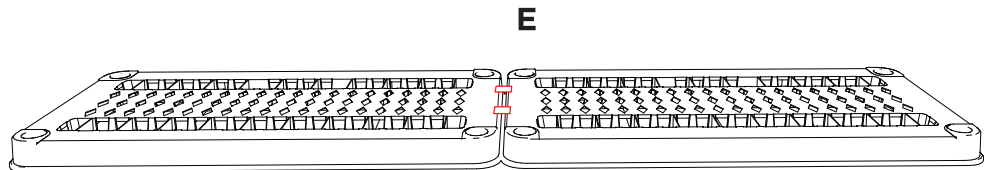

1 @ 5 or/o/eller ou/eða 2 @ 3 & 2