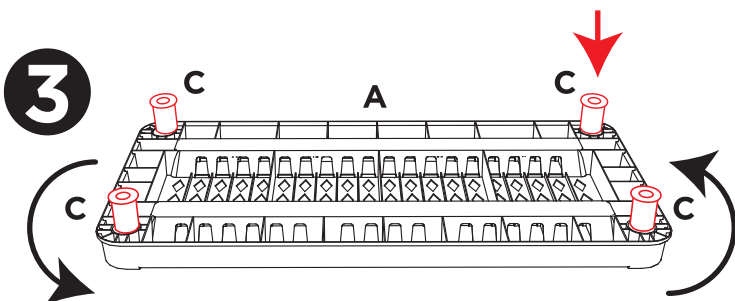

PROFESSIONAL GRADE.

GreenMade®

UTILITY RACK

BUILT TUFF TO LAST.

Certified
Model #676570

100% Recyclable

x 5

x 16

C x 8

D x 8

E x 2

INSTRUCTIONS / INSTRUCCIONES / INSTRUKTIONER / DES INSTRUCTIONS / LEIÐBEININGAR

Repeat/Repetir/Upprepa/Répéter/Endurtaka **5**

PROFESSIONAL GRADE.

GreenMade®

BUILT TUFF TO LAST.