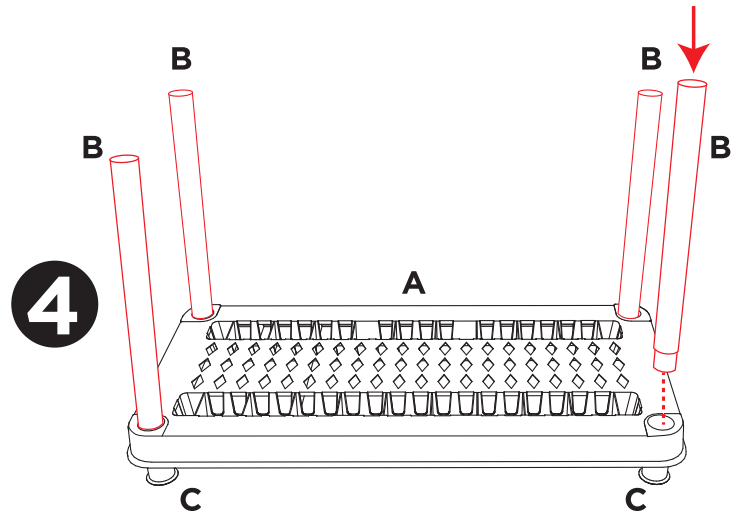

PROFESSIONAL GRADE.

GreenMade®

UTILITY RACK

BUILT TUFF TO LAST.

Certified
Model #676570

100% Recyclable

x 5

x 16

C x 8

D x 8

E x 2

INSTRUCTIONS / INSTRUCCIONES / INSTRUKTIONER / DES INSTRUCTIONS / LEIÐBEININGAR

Repeat/Repetir/Upprepa/Répéter/Endurtaka **5**

PROFESSIONAL GRADE.

GreenMade®

BUILT TUFF TO LAST.