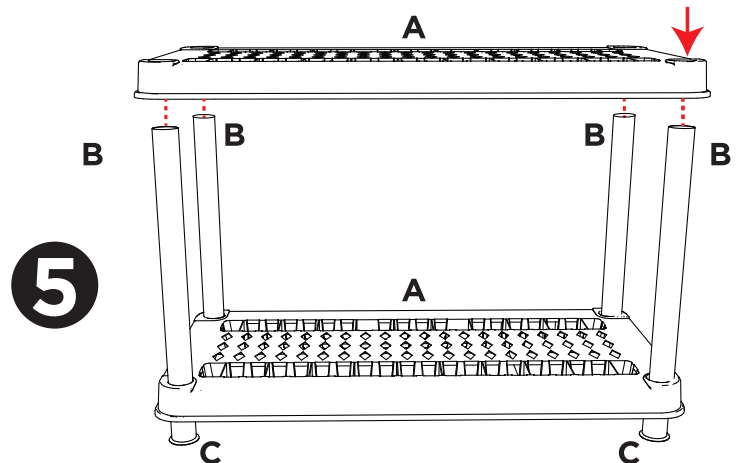

PROFESSIONAL GRADE.

GreenMade®

UTILITY RACK

BUILT TUFF TO LAST.

Certified
Model #676570

100% Recyclable

x 5

x 16

C x 8

D x 8

E x 2

INSTRUCTIONS / INSTRUCCIONES / INSTRUKTIONER / DES INSTRUCTIONS / LEIÐBEININGAR

Repeat/Repetir/Upprepa/Répéter/Endurtaka **5**

PROFESSIONAL GRADE.

GreenMade®

BUILT TUFF TO LAST.