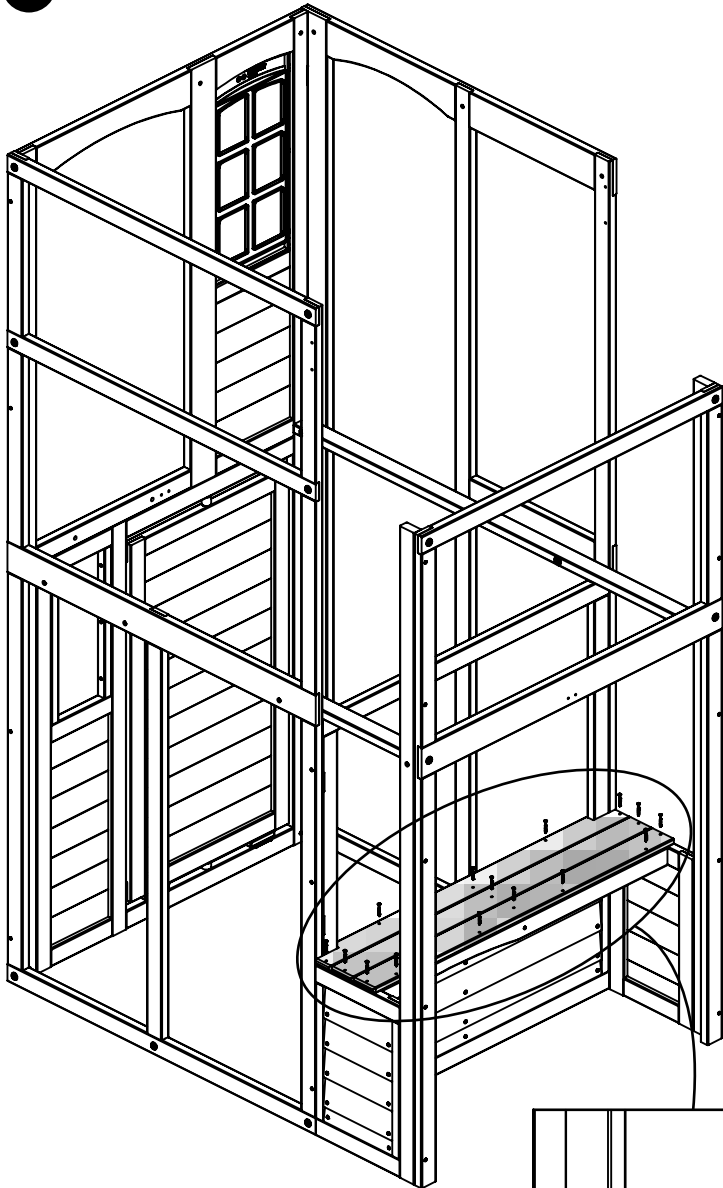

17

木材部品

- 1 x 15.9 x 76.2 x 1041.4 mm (5/8" x 3" x 41")
- 1 x 15.9 x 76.2 x 1041.4 mm (5/8" x 3" x 41")
- 1 x 15.9 x 76.2 x 1041.4 mm (5/8" x 3" x 41")

金具類

- 15 x #8 x 35mm (#8 x 1-3/8")

europecustomerservice@kidkraft.com
+31 20 305 8620
M-F from 09:00 to 17:30 (GMT+1)

parts.kidkraft.eu