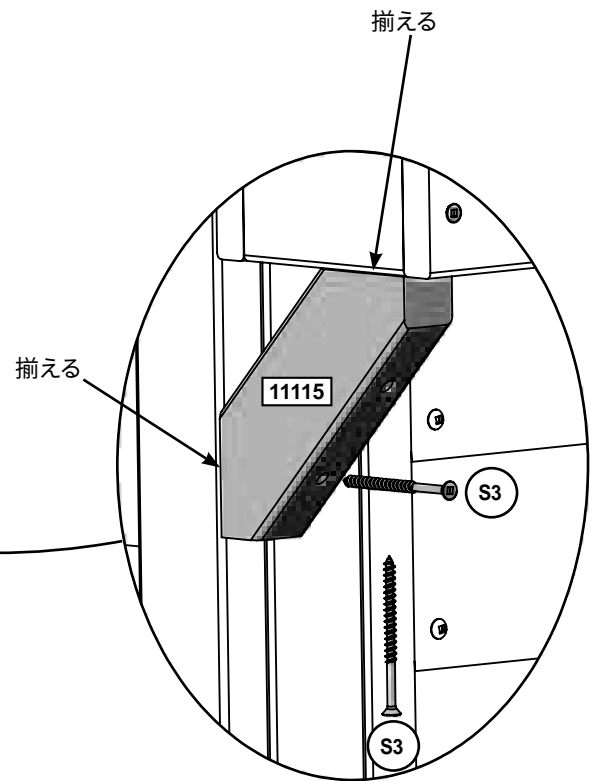

木材部品

1 x 11111 15.9 x 25.4 x 430 mm (5/8" x 1" x 16 59/64")

金具類

2 x S20 #8 x 34.9mm (#8 x 1-3/8")

木材部品

2 x 11110 15.9 x 63.5 x 900 mm (5/8" x 2 1/2" x 35 7/16")

金具類

6 x S20 #8 x 34.9mm (#8 x 1-3/8")

木材部品

2 x **11115** 25.4 x 50.8 x 157 mm (1" x 2" x 6 3/16")

金具類

4 x **S3** #8 x 63.5mm (#8 x 2-1/2")

木材部品

1 x 11098 25.4 x 50.8 x 1382.6 mm (1" x 2" x 54 7/16")

金具類

1 x S11 #8 x 50.8mm (#8 x 2")