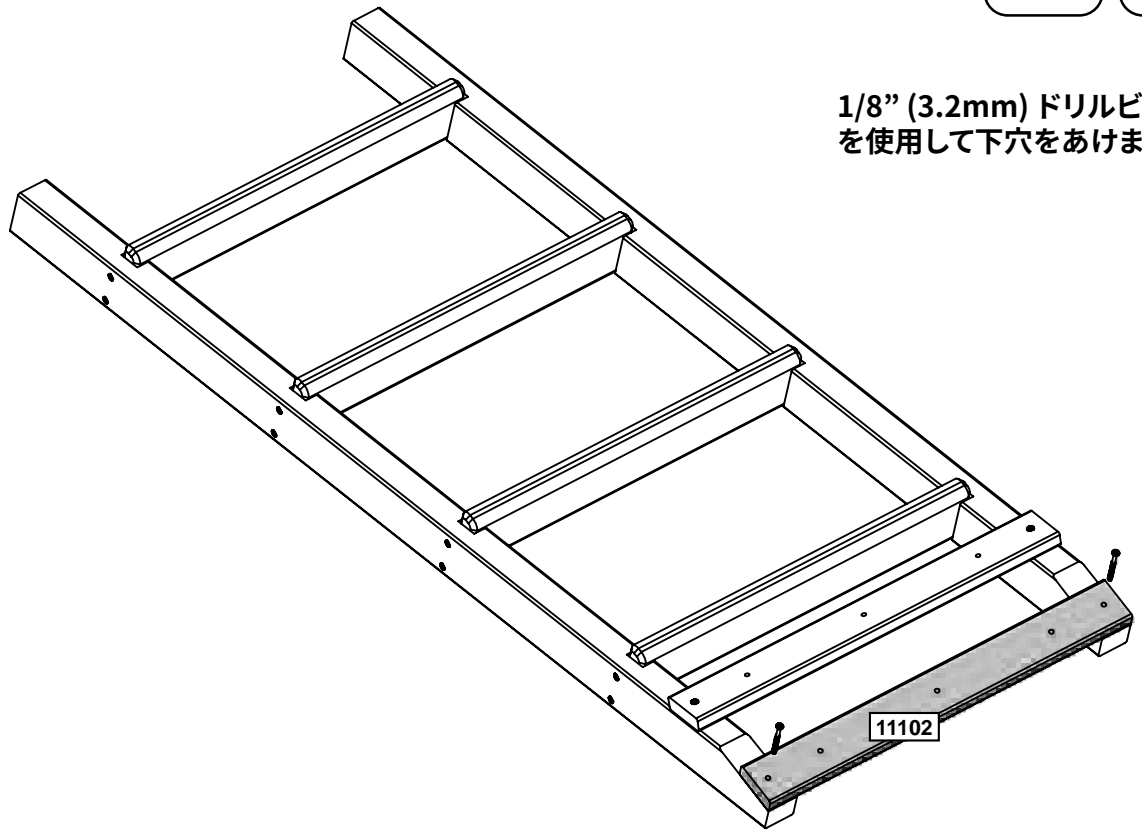

1/8" (3.2mm) ドリルビット
を使用して下穴をあけます。

木材部品

1 x 11102 15.9 x 50.8 x 441.5 mm (5/8" x 2" x 17 3/8")

金具類

2 x S11 #8 x 50.8mm (#8 x 2")