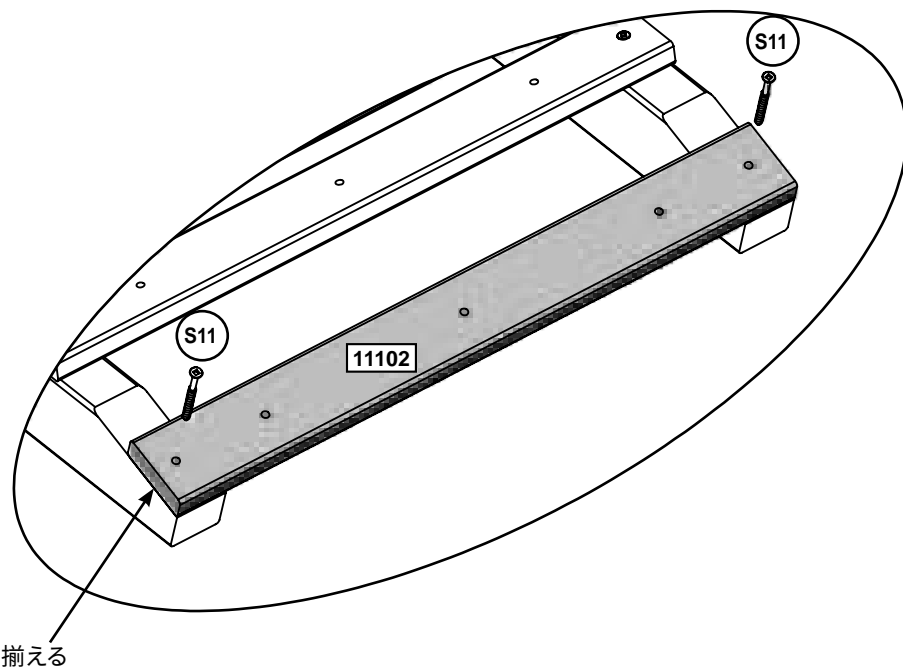

1/8" (3.2mm) ドリルビット
を使用して下穴をあけます。

木材部品

1 x 11102 15.9 x 50.8 x 441.5 mm (5/8" x 2" x 17 3/8")

金具類

2 x S11 #8 x 50.8mm (#8 x 2")