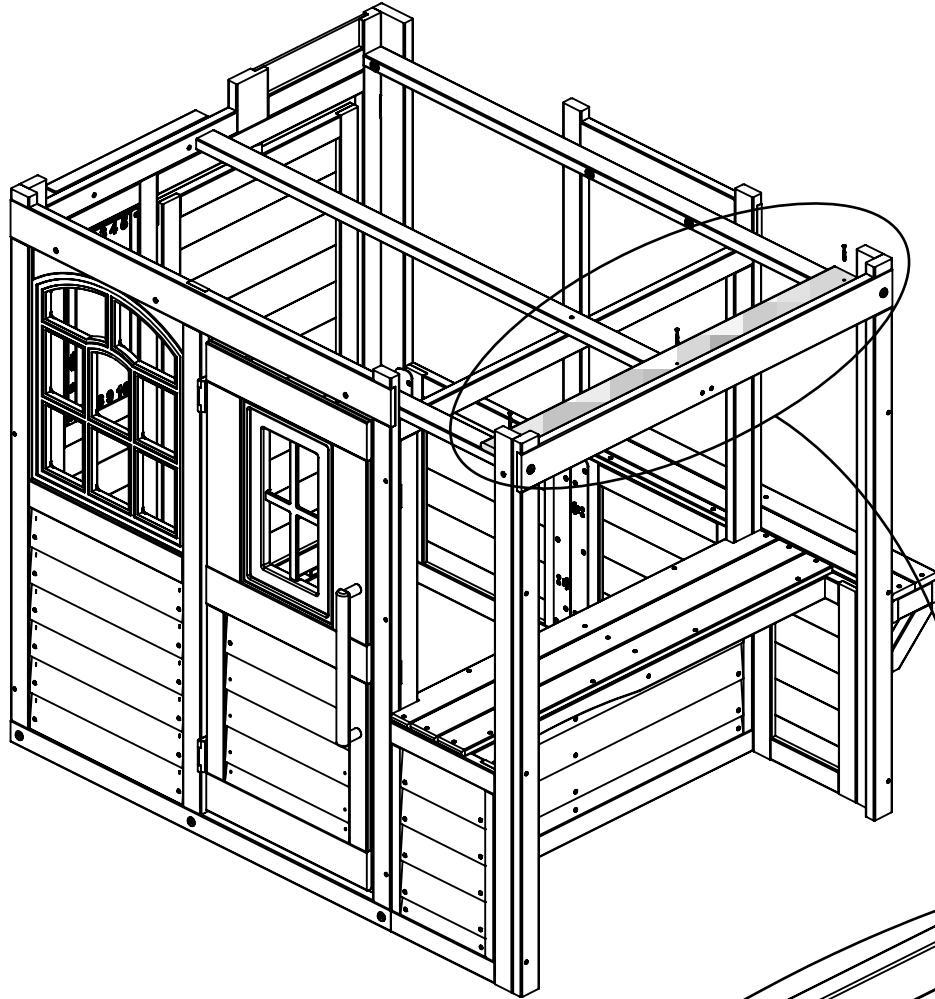

備考:わかりやすくするため
一部は表示されていません。