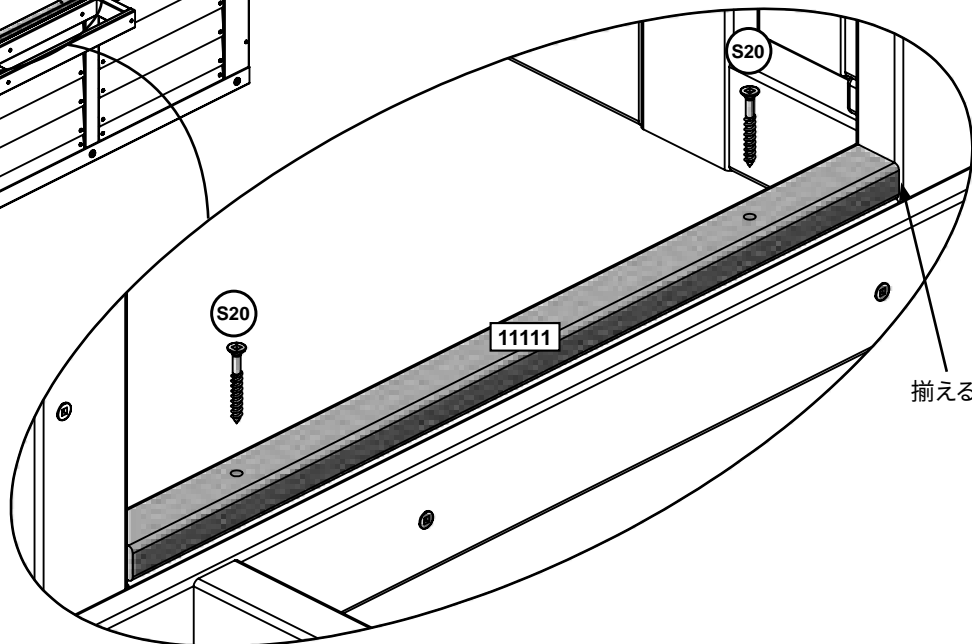

金具類

- 3 x S20 #8 x 34.9mm (#8 x 1-3/8")

金具類

4 x (S20) #8 x 34.9mm (#8 x 1-3/8")

木材部品

1 x 11112 15.9 x 50.8 x 900 mm (5/8" x 2" x 35 7/16")

金具類

3 x S20 #8 x 34.9mm (#8 x 1-3/8")