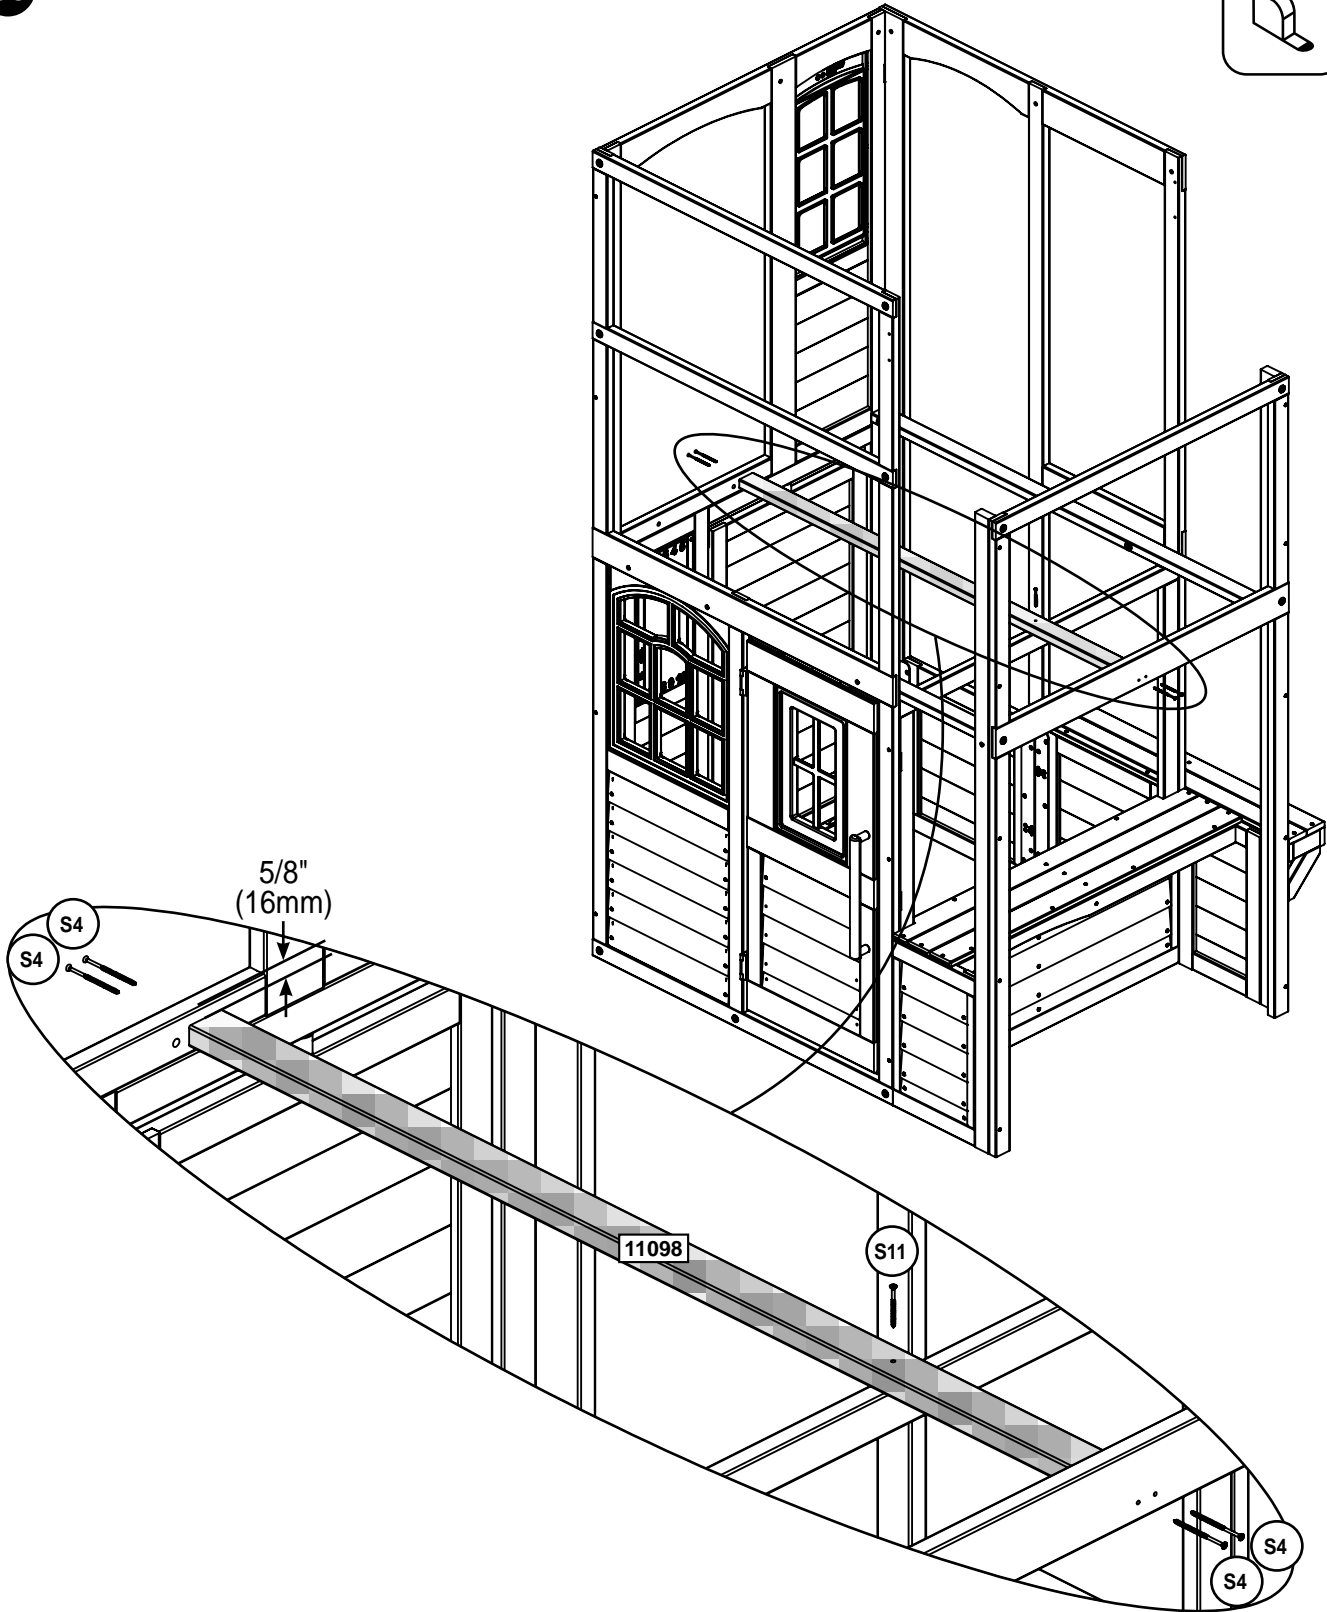

木材部品

2 x **11115** 25.4 x 50.8 x 157 mm (1" x 2" x 6 3/16")

金具類

4 x **S3** #8 x 63.5mm (#8 x 2-1/2")

木材部品

1 x 11098 25.4 x 50.8 x 1382.6 mm (1" x 2" x 54 7/16")

金具類

1 x S11 #8 x 50.8mm (#8 x 2")