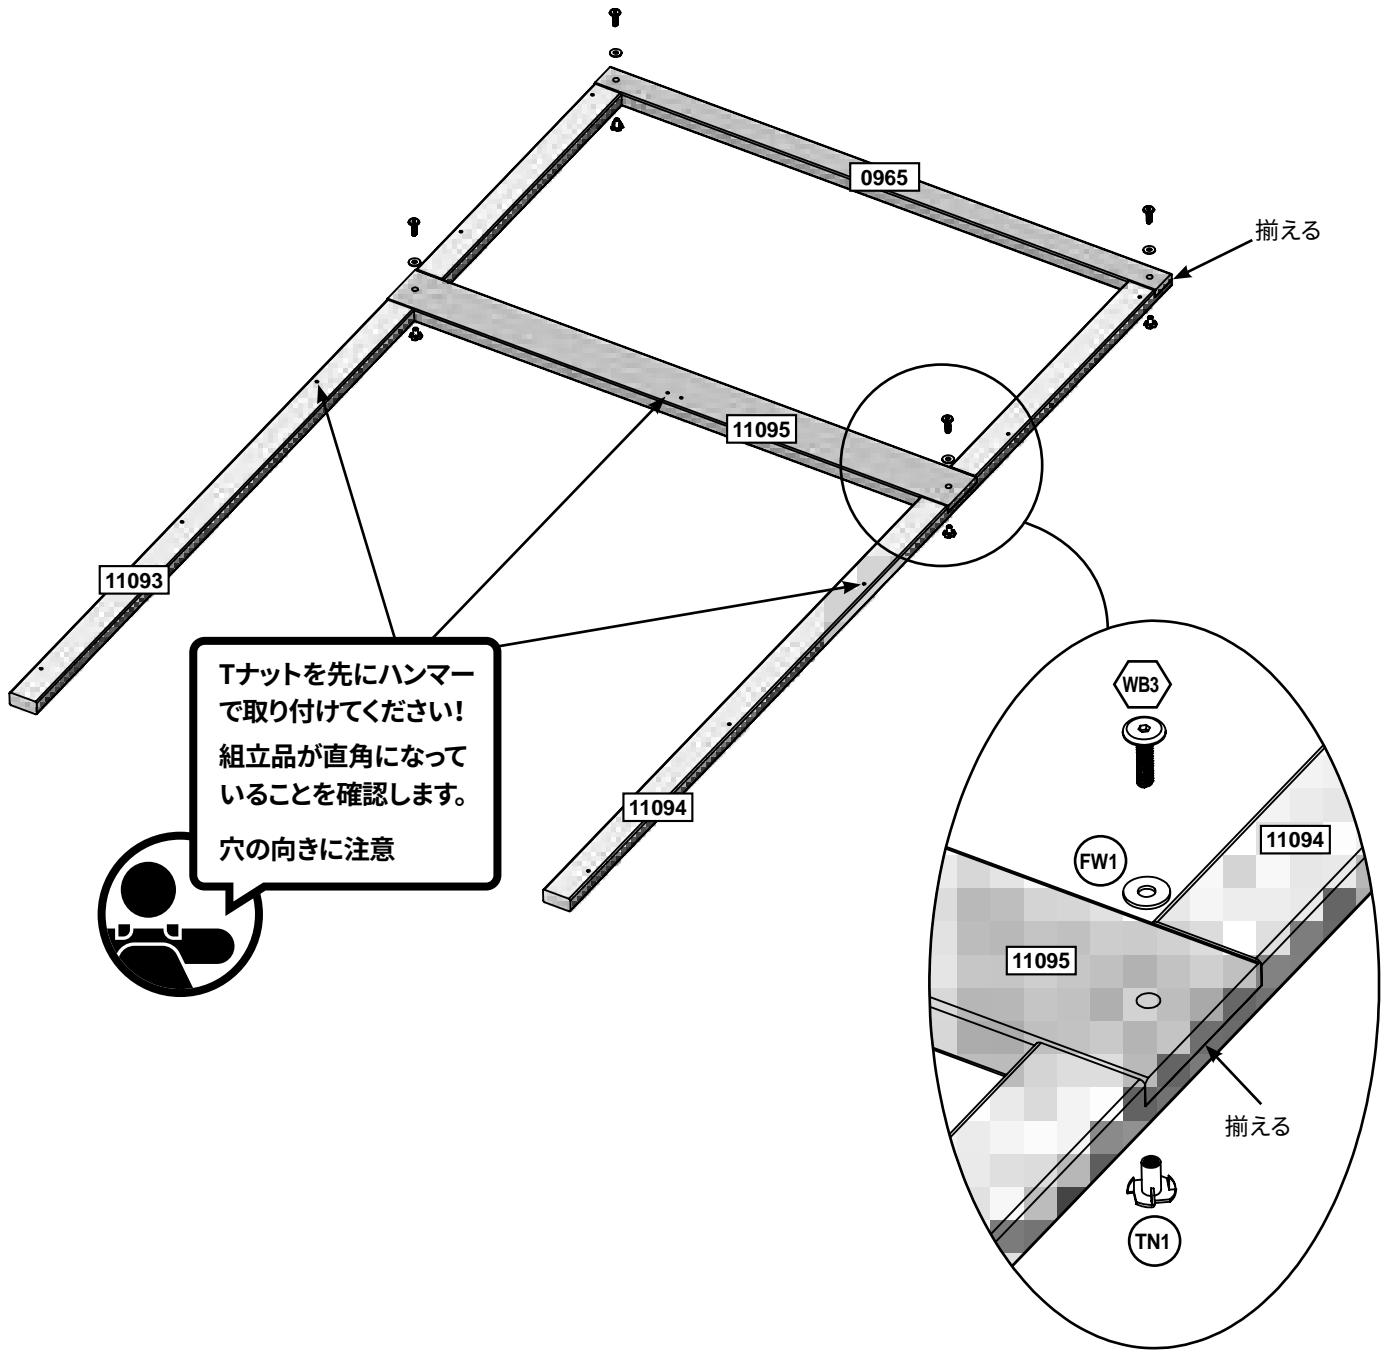

Tナットを先にハンマー
で取り付けてください!
組立品が直角になって
いることを確認します。
穴の向きに注意

木材部品

- 1 x 11093 25.4 x 50.8 x 1841.5 mm (1" x 2" x 72 1/2")
- 1 x 11094 25.4 x 50.8 x 1841.5 mm (1" x 2" x 72 1/2")
- 1 x 11095 25.4 x 88.9 x 1041.4 mm (1" x 3 1/2" x 41")
- 1 x 0965 25.4 x 50.8 x 1041.4 mm (1" x 2" x 41")

金具類

- 4 x WB3 6.4 mm x 25.4 mm (1/4 x 1") (FW1, TN1)

europecustomerservice@kidkraft.com
+31 20 305 8620
M-F from 09:00 to 17:30 (GMT+1)

parts.kidkraft.eu