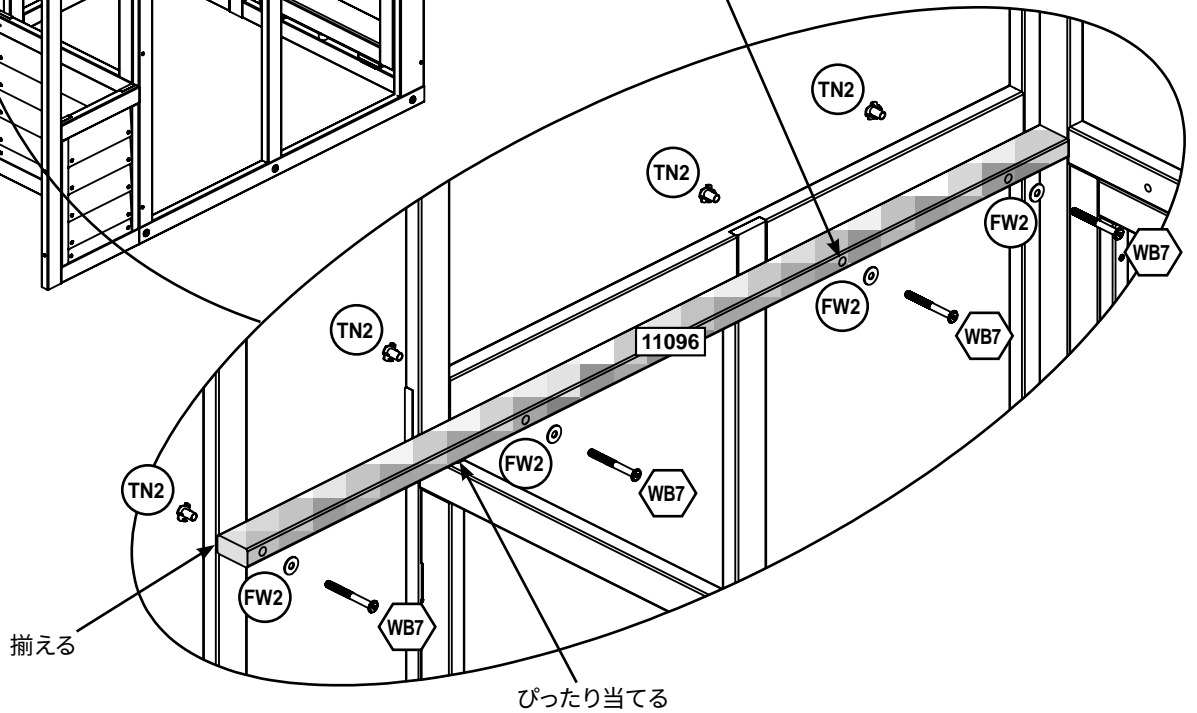

木材部品

1 x 11096 25.4 x 50.8 x 1382.6 mm (1" x 2" x 54 7/16")

金具類

4 x WB7 7.9mm x 76.2mm (5/16 x 3")(FW2 , TN2)